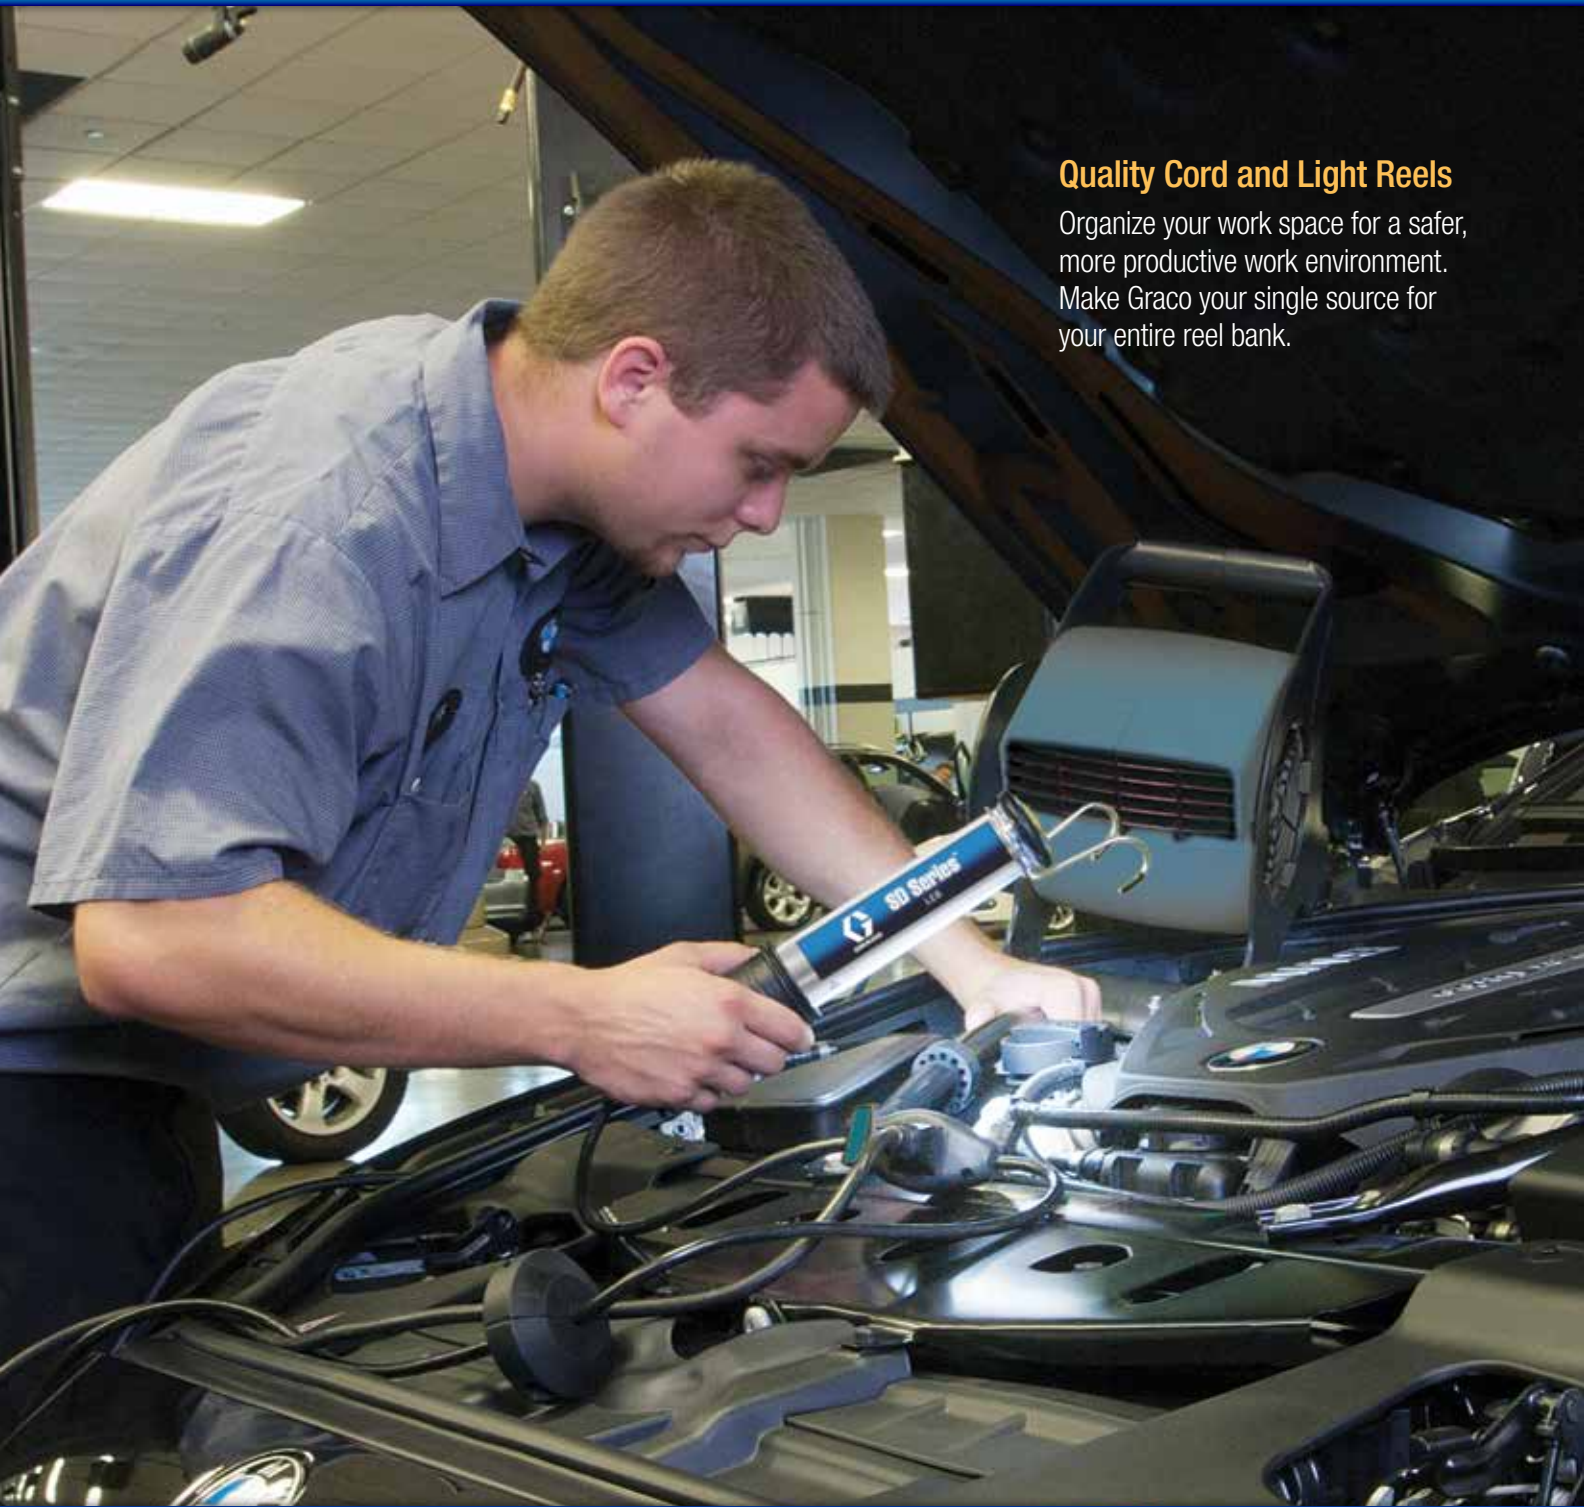

SD Series™ Cord and Light Reels

Engineered Solutions to Help you Work Smarter and Faster

Quality Cord and Light Reels

Organize your work space for a safer, more productive work environment. Make Graco your single source for your entire reel bank.

PROVEN QUALITY. LEADING TECHNOLOGY.